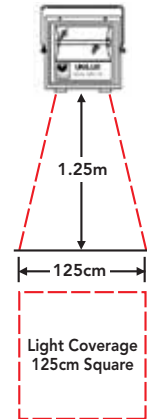

LIGHT OUTPUT

3200 lux @ 1.2m at 6000 fpm
6400 lux @ 1.2m at 3600 fpm