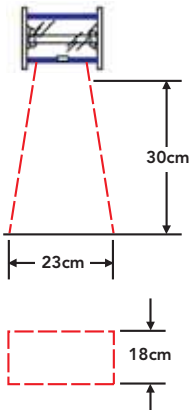

The Complete Line of UNILUX
Surface Inspection Lighting for

PRINTING

NARROW WEB

MEDIUM WEB

Cricket

Economy unit with flood light pattern provides soft, even illumination of web areas 20cm x 30cm from 30cm distance.

FEATURES

- Digital flash readout
- Even light distribution
- External or internal trigger
- Battery or AC power
- Long life lamp

ENERGY OUTPUT

0.25 joules @ 3000 fpm
0.13 joules @ 6000 fpm

LIGHT OUTPUT

500 lux @ 0.3m at 3000 fpm
250 lux @ 0.3m at 6000 fpm