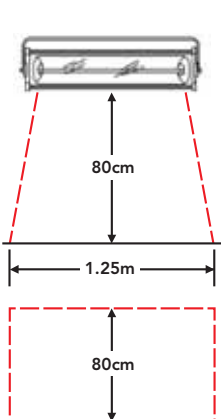

LIGHT OUTPUT

2400 lux @ 0.3m at 3000 fpm
1600 lux @ 0.3m at 6000 fpm