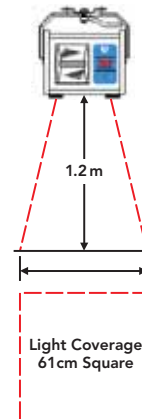

LIGHT OUTPUT

1070 lux @ 1.2m at 6000 fpm
630 lux @ 1.2m at 3600 fpm