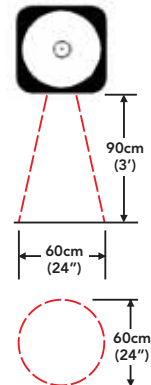

2680 lux @ 0.3m at 3000 fpm
1830 lux @ 0.3m at 6000 fpm

LOL-5

High power flood pattern light supplies the brightest light of any unit its size for 30cm x 45cm web areas from 40cm distance.

FEATURES

- Digital flash readout
- Heavy duty construction
- External or internal trigger
- Battery or AC power
- Extra long life lamp

ENERGY OUTPUT

0.7 joules @ 1500 fpm
0.175 joules @ 6000 fpm

LIGHT OUTPUT

750 lux @ 0.3m at 3000 fpm
645 lux @ 0.3m at 6000 fpm

Tracker

High intensity unit with spotlight pattern that illuminates a 60cm area from 90cm away.

LIGHT OUTPUT

6950 lux @ 0.3m at 3000 fpm
2980 lux @ 0.3m at 6000 fpm

Guardian

Medium web, flood pattern coverage in a small package. Provide superior, even illumination of areas 40cm x 50cm at 45cm distance.

M WEB

WIDE WEB

LOL-20

Medium webs and line speed tracking. Covers area 1.25m x 80cm at 80cm distance. Interconnect up to 4 other units for wider areas or two side inspection.

FEATURES

- 5-Digital LED readout
- Harmonic buttons (X2)/(/2)
 - Variable intensity
- Automatic line speed tracking
- Optional remote control