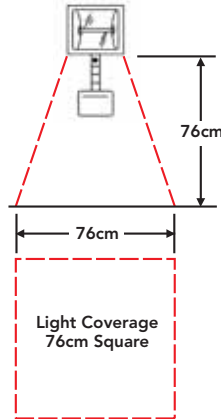

LIGHT OUTPUT

900 lux @ 1m @ max flash rate/range