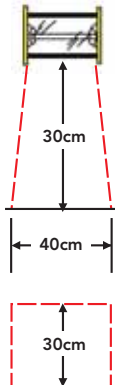

2680 lux @ 0.3m at 3000 fpm
1830 lux @ 0.3m at 6000 fpm

LOL-5

High power flood pattern light supplies the brightest light of any unit its size for 30cm x 45cm web areas from 40cm distance.

FEATURES

- Digital flash readout
- Heavy duty construction
- External or internal trigger
- Battery or AC power
- Extra long life lamp

ENERGY OUTPUT

0.7 joules @ 1500 fpm
0.175 joules @ 6000 fpm

LIGHT OUTPUT

750 lux @ 0.3m at 3000 fpm
645 lux @ 0.3m at 6000 fpm

Tracker

High intensity unit with spotlight pattern that illuminates a 60cm area from 90cm away.