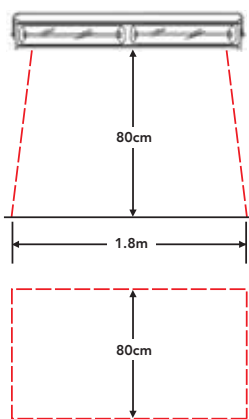

LIGHT OUTPUT

2400 lux @ 0.3m at 3000 fpm
1600 lux @ 0.3m at 6000 fpm