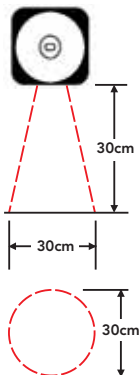

ENERGY OUTPUT

0.25 joules @ 3000 fpm
0.13 joules @ 6000 fpm

LIGHT OUTPUT

500 lux @ 0.3m at 3000 fpm
250 lux @ 0.3m at 6000 fpm

Scout

Economy unit with spotlight pattern concentrates spot illumination of 30cm round sections from 30cm distance.

FEATURES

- Digital flash readout
- Concentrated spot coverage
- External or internal trigger
- Battery or AC power
- Easy change lamp

ENERGY OUTPUT

0.25 joules @ 3000 fpm
0.13 joules @ 6000 fpm

LIGHT OUTPUT

2680 lux @ 0.3m at 3000 fpm
1830 lux @ 0.3m at 6000 fpm

LOL-5

High power flood pattern light supplies the brightest light of any unit its size for 30cm x 45cm web areas from 40cm distance.

FEATURES

- Digital flash readout
- Heavy duty construction
- External or internal trigger
- Battery or AC power
- Extra long life lamp

ENERGY OUTPUT

0.7 joules @ 1500 fpm
0.175 joules @ 6000 fpm

LIGHT OUTPUT

750 lux @ 0.3m at 3000 fpm
645 lux @ 0.3m at 6000 fpm

Tracker

High intensity unit with spotlight pattern that illuminates a 60cm area from 90cm away.