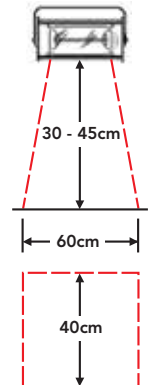

LIGHT OUTPUT

2700 lux @ 0.3m at 6000 fpm
2040 lux @ 0.3m at 9600 fpm